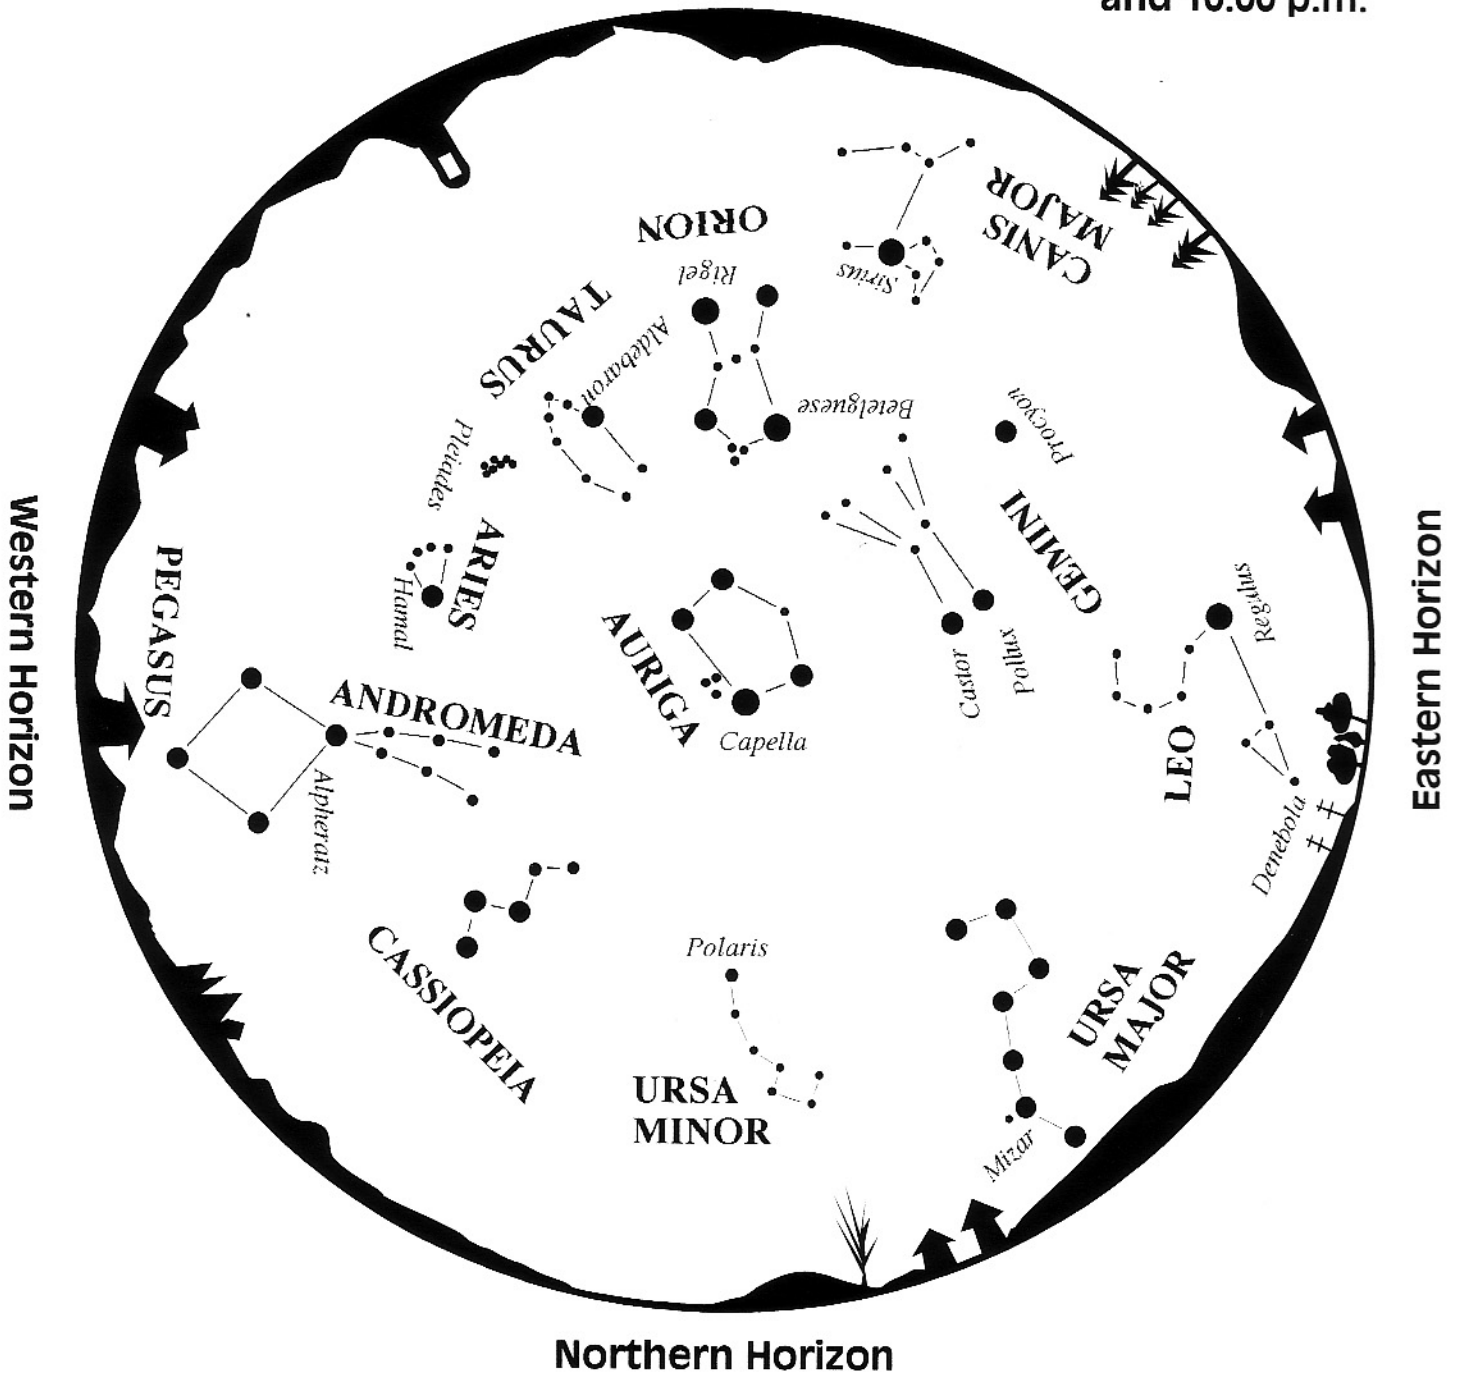

Evening Star Map for January-February

Southern Horizon

Between 9:00
and 10:00 p.m.

To use map:

Turn the map so the direction you are facing is on the bottom.

The constellations in the sky will match the constellations on the map.